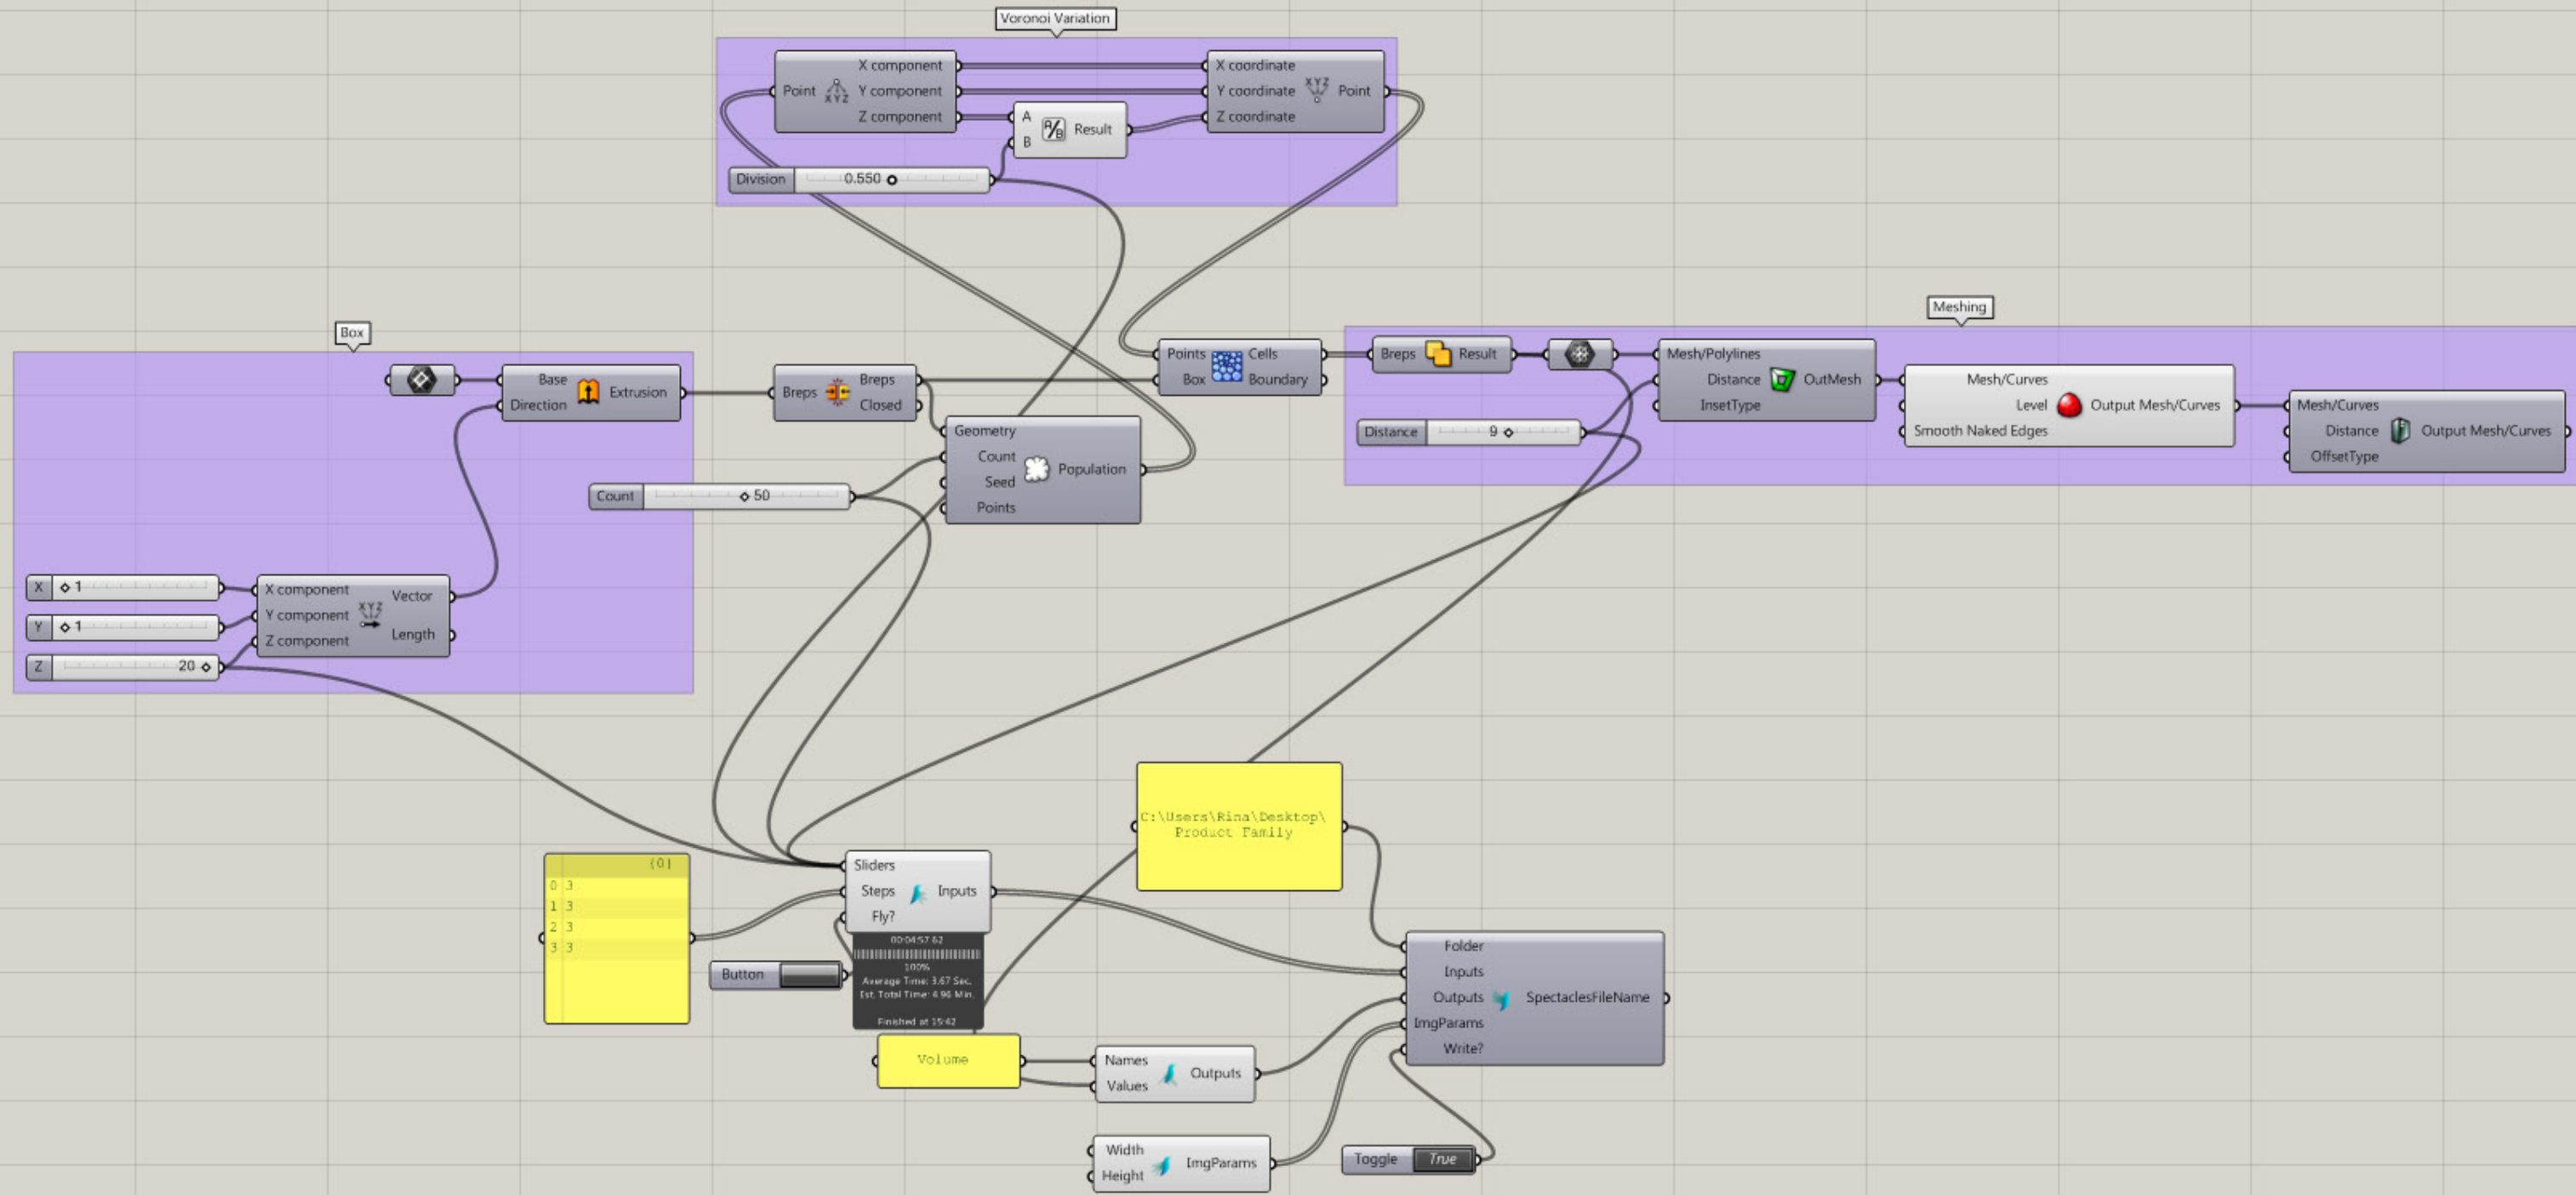

Inspiration

Jenny Sabin
Cooper Hewitt Museum

Hyphae
by Nervous System

Definition

Products |
81 Families

1|

x and y values: 1
z value: 20

point count: 40
Outmesh distance: -5
Mesh smooth: 3

2|

x and y values: 1
z value: 13

point count: 50
Outmesh distance: -5
Mesh smooth: 3

3|

x and y values: 1
z value: 20

point count: 2
Outmesh distance: -5
Mesh smooth: 3

4|

x and y values: 1
z value: 5

point count: 2
Outmesh distance: 5
Mesh smooth: 3

5|

x and y values: 1
z value: 20

point count: 50
Outmesh distance: 9
Mesh smooth: 3

6|

x and y values: 1
z value: 5

point count: 50
Outmesh distance: 9
Mesh smooth: 3