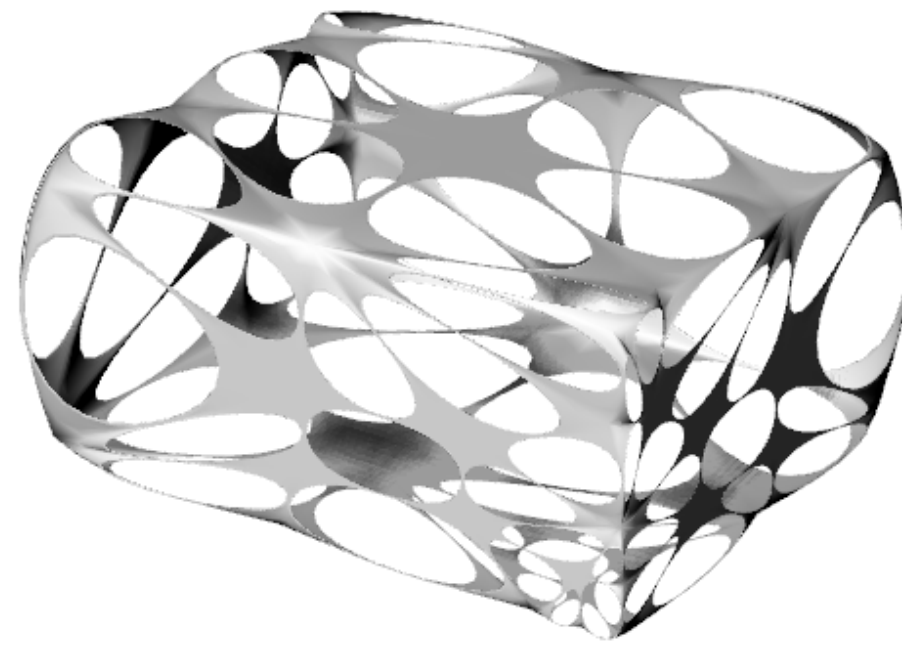

Inspiration

Jenny Sabin
Cooper Hewitt Museum

Hyphae
by Nervous System

Definition

Products |
81 Families

1|

x and y values: 1
z value: 20

point count: 40
Outmesh distance: -5
Mesh smooth: 3

2|

x and y values: 1
z value: 13

point count: 50
Outmesh distance: -5
Mesh smooth: 3

3|

x and y values: 1
z value: 20

point count: 2
Outmesh distance: -5
Mesh smooth: 3

4|

x and y values: 1
z value: 5

point count: 2
Outmesh distance: 5
Mesh smooth: 3

5|

x and y values: 1
z value: 20

point count: 50
Outmesh distance: 9
Mesh smooth: 3

6|

x and y values: 1
z value: 5

point count: 50
Outmesh distance: 9
Mesh smooth: 3